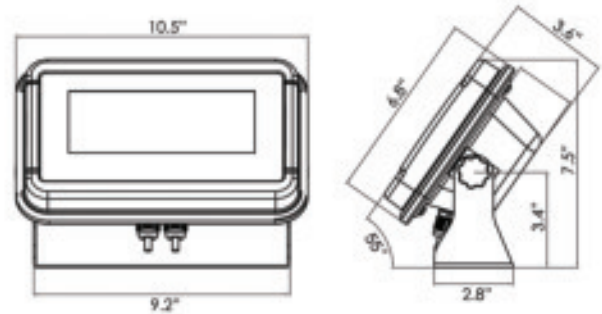

## iWEIGH

WorldWEIGH BWS indicator is ideal for general weighing and simple checkweighing applications. The BWS features a stainless steel housing and swivel bracket along with a large 2-inch backlit LCD display, raised tactile buttons, built-in rechargeable battery, and simple operation. The BWS is the right solution for your weighing applications that require a rugged and versatile indicator with an affordable price point.

## MAIN FEATURES

- NTEP Approved: 12-091
- Durable, stainless steel enclosure
- Swivel bracket for desk or wall mounting
- Six-digit, seven-segment LCD display with 2-inch digit height
- High contrast white LED backlight
- Built-in rechargeable battery
- Power to drive up to four 350 ohm load cells
- Checkweighing function and annunciator lights
- Bi-directional RS232C serial data port
- Simple parameter setup and intuitive menu structure
- AC adapter and built-in rechargeable lead-acid battery

**DISPLAYED RESOLUTION:** 1:30,000 max

**WEIGHING UNITS:** lb, kg

**OVERALL DIMENSIONS:** (W x D x H) 10.5 x 3.6 x 6.8 in / 266 x 92 x 172 mm

**OPERATING TEMPERATURE RANGE:** 14° to 104° F / -10° to 40° C